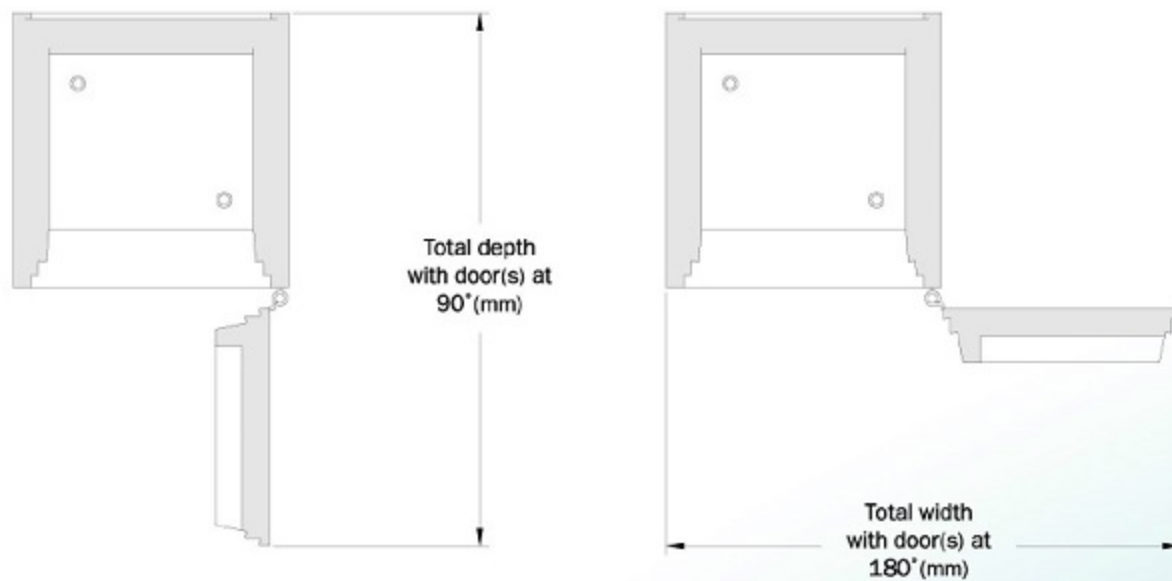

■ Certification

ECB · S

Burglary protection level S1 by EN 14450 by ECB-S
European Certification Board · Security System

■ Projection

EUROSAFE - Paradok Ltd Sti

Head Office

Address : Bagdat Cd. No:308/7

Caddebostan Kadikoy ISTANBUL TURKEY 34728

Tel : + 90 216 478 04 61

Fax: + 90 216 467 54 83

E-mail: satis@eurosafe.net

www.eurosafe.net